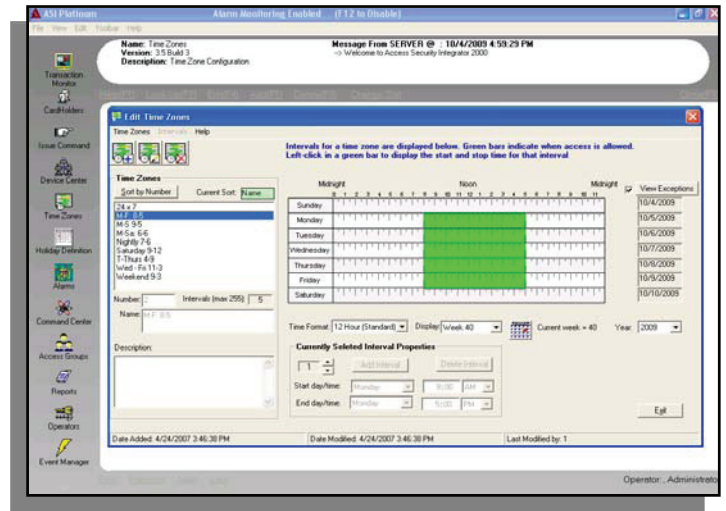

ASI Platinum

Access Security Integrator sets a new standard for enterprise-level, integrated access control systems. With ASI, you get 5 systems in 1 with customer-driven features that make managing your facility effortless and one that you can count on. Access Security Integrator supports the IC-1600 and UP-2000 hardware lines for flexibility in designing systems of all sizes.

Access Security Integrator Platinum Release

Standard Features Included with Every System...

- **Exceptional Reporting Capabilities** – Run reports for all activity for complete accountability and audit trail. Reports may be scheduled to run automatically for more convenience.
- **Building Control and Automation** – Schedule specific doors to unlock and re-lock, control lights and other user-definable outputs, monitor for motion and more.
- **Advanced Alarm Monitoring and Management** – Any exception to the normal rules of access may be flagged as alarms, routed to specific users and tied into graphical maps for instant management.
- **Integrated Photo ID and Badge-creation** – Capture photos and create professional badges for added security for your facility. Supports all major card printer manufacturers.
- **Event Management** – Virtually any event may be defined (such as a specific group or card holder at a critical location) to trigger multiple responses (such as send an Email, activate alarm point or other user-definable output).
- **Access Control by Zones** – Effortlessly manage who goes where and when for a single location or for multiple locations by partitioning the database and through the use of colorful graphics to help instantly convey essential information.